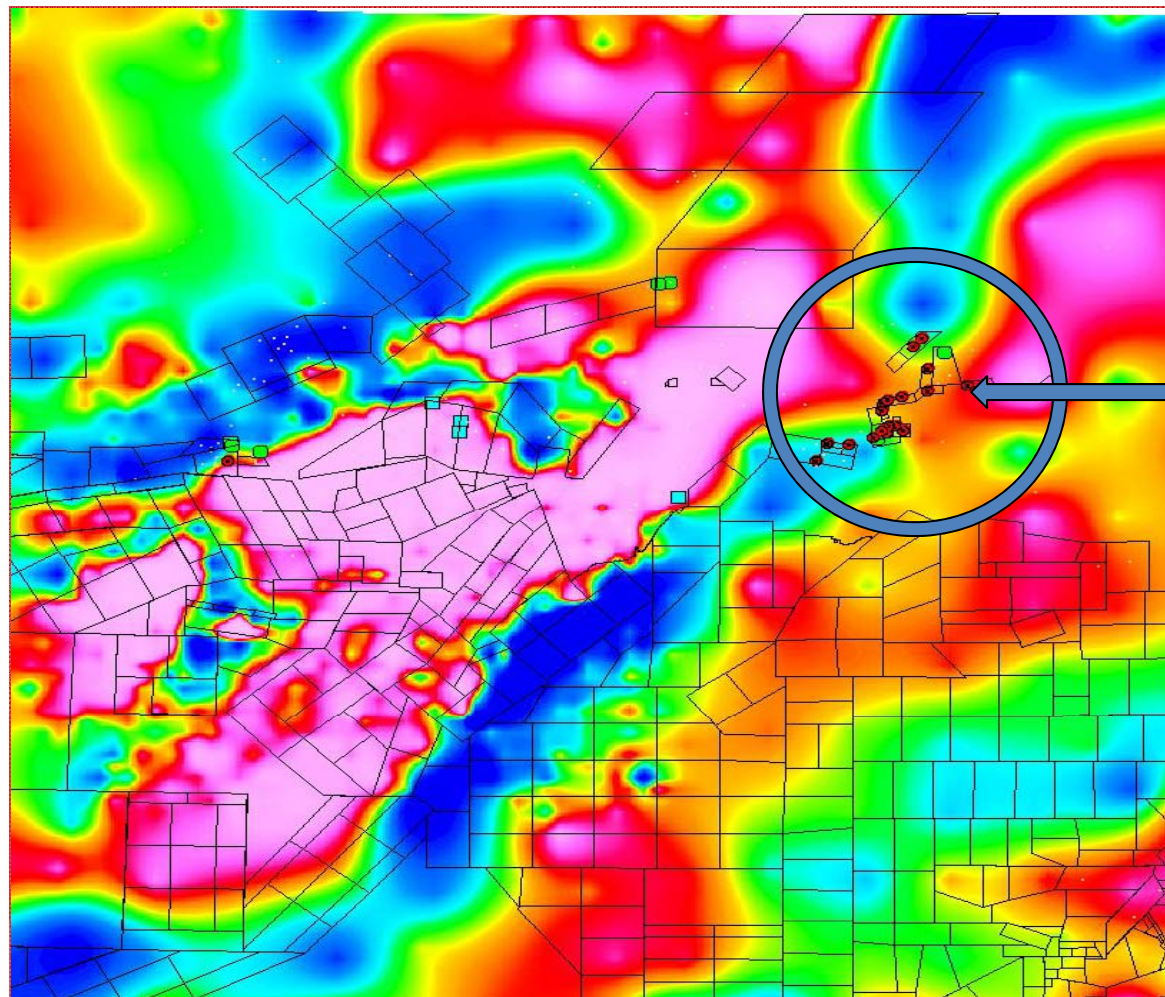

Charlebois Lake Area Project Regional Gravity Survey – Vertical Derivative

TSX-V: ROF
FWB: RG5
OTC.PK: HWKPF

Charlebois
Lake
Project