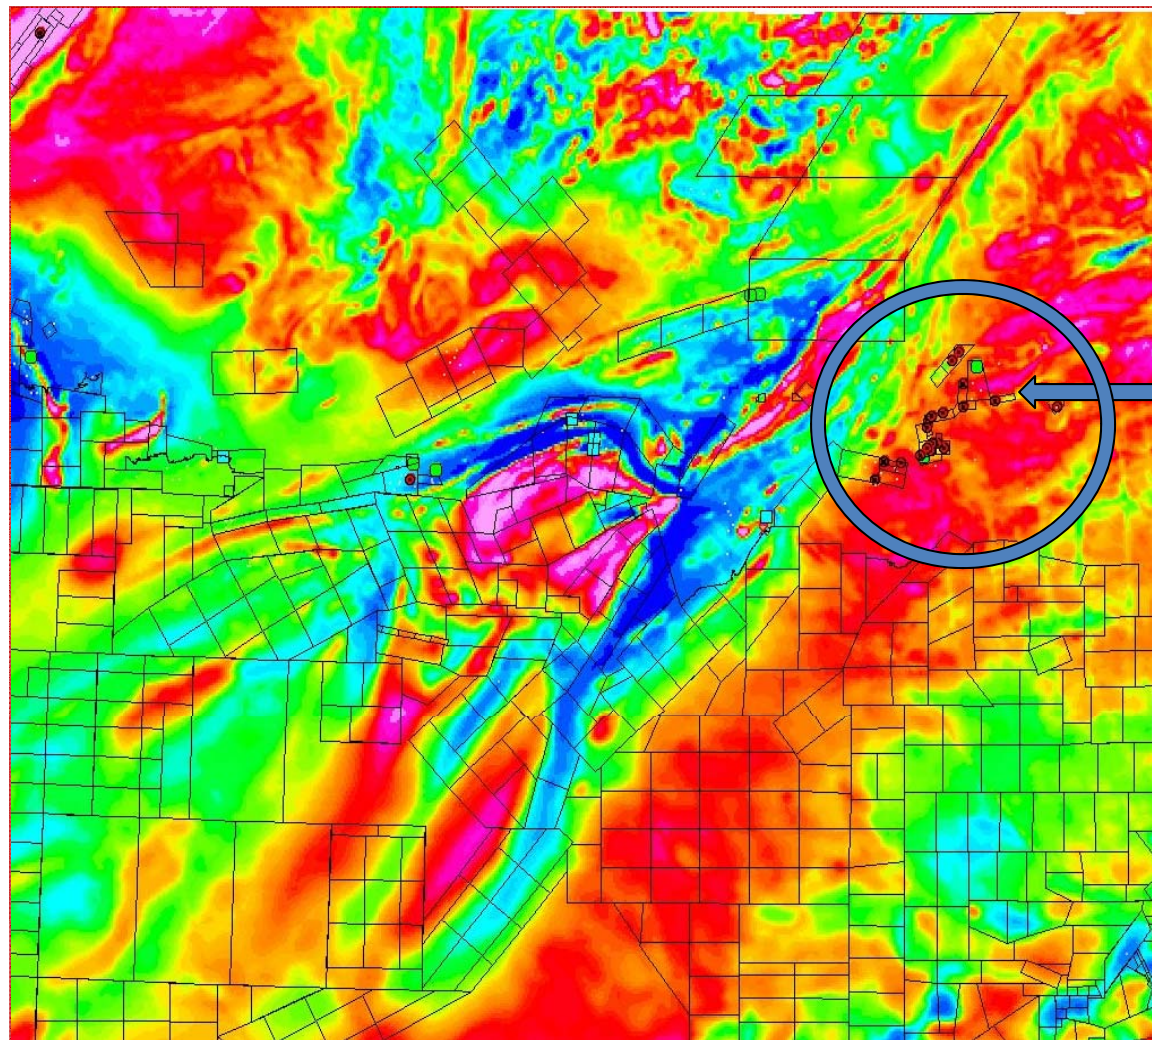

# Charlebois Lake Area Project Project on Regional Total Field Magnetic Map

TSX-V: ROF  
FWB: RG5  
OTC.PK: HWKPF

Charlebois  
Lake  
Project